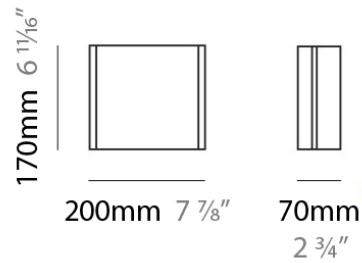

FLIGHT SURFACE

D83055

GENERAL

Series: Flight
Brand: Panzeri
Division: Design
Mounting Type: Surface
Mounting Location: Wall
Subcategory: Ambient

PHYSICAL

Shape: Rectangle
Length (mm): 200
Length (in): 7 ¾
Height (mm): 170
Height (in): 6 ¾
Extension (mm): 70
Extension (in): 2 ¾
Light Distribution: Omnidirectional
Weight (kg): 1.23
Weight (lbs): 2.7
Diffuser: Opaline Glass
Fixture Finish: NIC
Fixture Material: Glass / Aluminum

ELECTRICAL

Number of Lamps: 1
Lamp Type: LED Retrofit
Lamp Shape: T3
Bulb Included: Bulb Not Included
Total Output Wattage (W): 15
Max. Wattage Per Lamp (W): 15
Lamp Base: RSC
Input Voltage (V): 120

LED

OPTICAL

RATINGS AND CERTIFICATIONS

Certified By: CSA Certified to UL and CSA Standards
IP rating: IP20