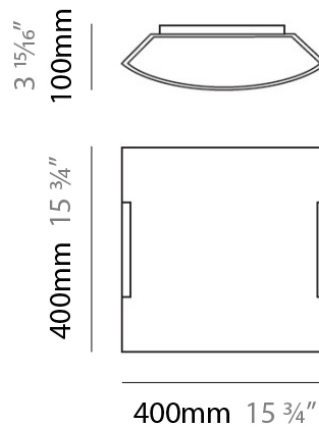

FLIGHT SURFACE

D82028

GENERAL

Series: Flight
Brand: Panzeri
Division: Design
Mounting Type: Surface
Mounting Location: Ceiling
Subcategory: Ambient

PHYSICAL

Shape: Rectangle
Length (mm): 400
Length (in): 15 3/4
Width (mm): 400
Width (in): 15 3/4
Extension (mm): 100
Extension (in): 4
Light Distribution: Omnidirectional
Weight (kg): 4.49
Weight (lbs): 9.9
Diffuser: Opaline Glass
Fixture Finish: NIC
Fixture Material: Glass / Aluminum

ELECTRICAL

Number of Lamps: 1
Lamp Type: LED Retrofit
Bulb Included: Bulb Not Included
Total Output Wattage (W): 15
Max. Wattage Per Lamp (W): 15
Lamp Base: RSC
Input Voltage (V): 120

LED

OPTICAL

RATINGS AND CERTIFICATIONS

Certified By: CSA Certified to UL and CSA Standards
IP rating: IP20